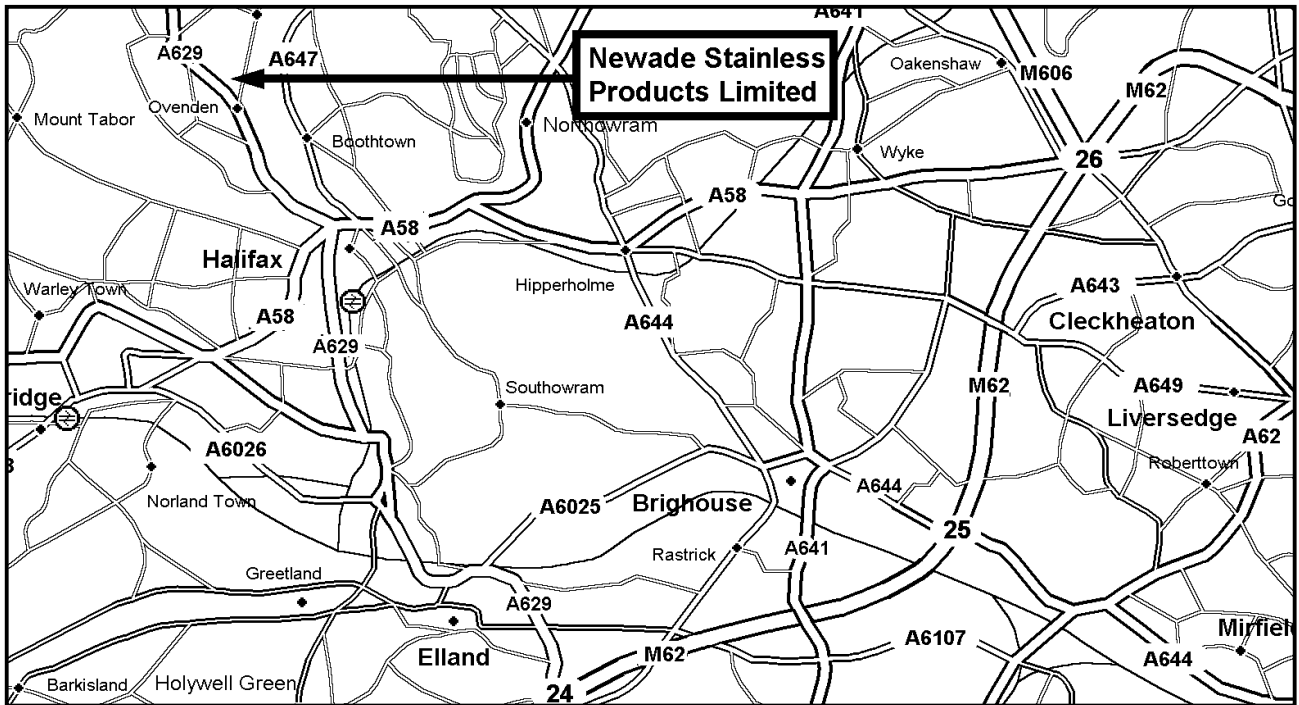

Turn onto Shay Lane
off A629 at junction
by Ron Lee Car
showrooms, Jubilee
Street North 100 yds
on left after junction.