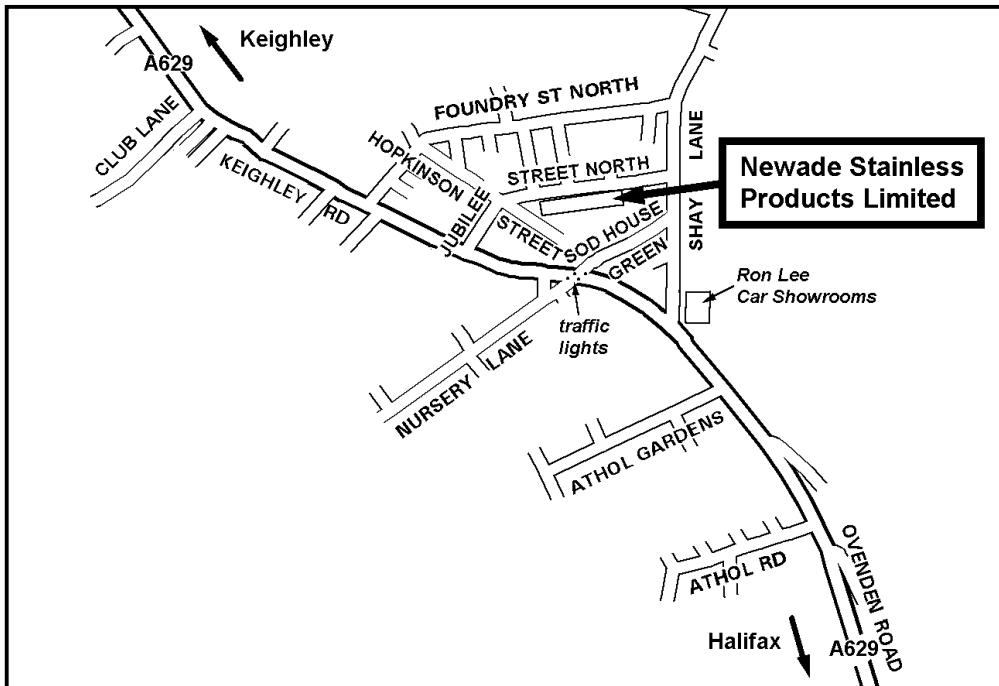

Turn onto Shay Lane
off A629 at junction
by Ron Lee Car
showrooms, Jubilee
Street North 100 yds
on left after junction.